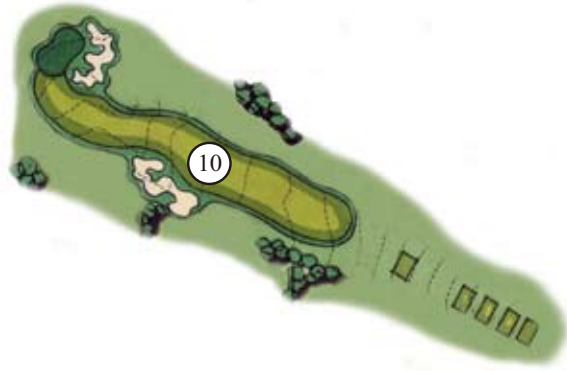

GOLF COURSE LAYOUT

Hole 9 • Par 4

Distance from tees:

Black: 449 yards

Gold: 426 yards

Blue: 414 yards

White: 389 yards

Red: 295 yards

Hole 10 • Par 4

Distance from tees:

Black: 389 yards

Gold: 371 yards

Blue: 371 yards

White: 353 yards

Red: 265 yards

GOLF COURSE LAYOUT

Hole 11 • Par 5

Distance from tees:

Black: 618 yards

Gold: 600 yards

Blue: 561 yards

White: 516 yards

Red: 405 yards

Hole 12 • Par 4