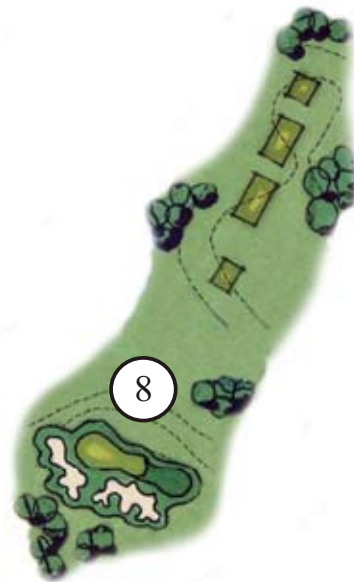

Red: 254 yards

Hole 6 • Par 4

Distance from tees:

Black: 439 yards

Gold: 416 yards

Blue: 395 yards

White: 374 yards

Red: 317 yards

E C H E L O N

GOLF COURSE LAYOUT

Hole 7 • Par 5

Distance from tees:

Black: 622 yards

Gold: 548 yards

Blue: 526 yards

White: 481 yards

Red: 430 yards

Hole 8 • Par 3

Distance from tees:

Black: 193 yards

Gold: 163 yards

Blue: 135 yards

White: 135 yards

Red: 90 yards

GOLF COURSE LAYOUT

Hole 9 • Par 4

Distance from tees:

Black: 449 yards

Gold: 426 yards

Blue: 414 yards

White: 389 yards

Red: 295 yards