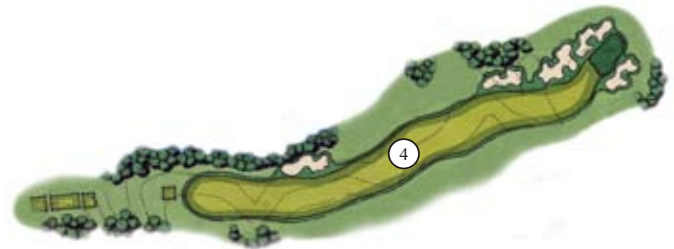

Hole 4 • Par 5

Distance from tees:

Black: 615 yards

Gold: 615 yards

Blue: 586 yards

White: 561 yards

Red: 477 yards