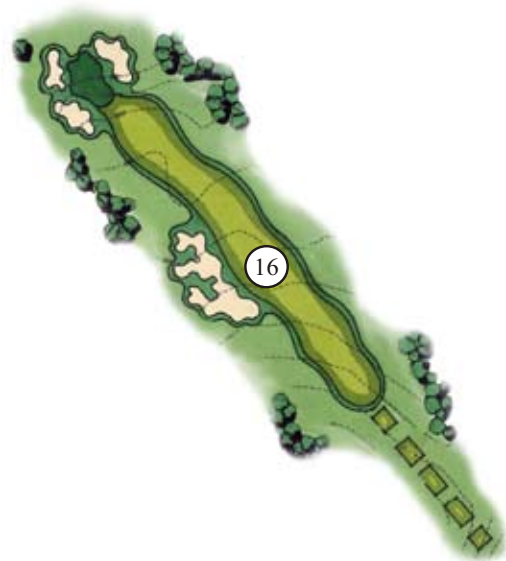

Distance from tees:

Black: 526 yards

Gold: 507 yards

Blue: 481 yards

White: 417 yards

Red: 359 yards

GOLF COURSE LAYOUT

Hole 15 • Par 3

Distance from tees:

Black: 254 yards

Gold: 236 yards

Blue: 208 yards

White: 178 yards

Red: 145 yards

Hole 16 • Par 4

Distance from tees:

Black: 416 yards

Gold: 394 yards

Blue: 365 yards

White: 342 yards

Red: 322 yards

GOLF COURSE LAYOUT

Hole 17 • Par 3

Distance from tees:

Black: 196 yards

Gold: 170 yards

Blue: 149 yards

White: 128 yards

Red: 111 yards

Hole 18 • Par 4

Distance from tees:

Black: 464 yards