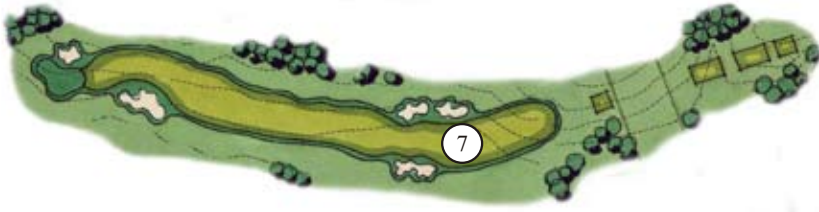

Red: 254 yards

Hole 6 • Par 4

Distance from tees:

Black: 439 yards

Gold: 416 yards

Blue: 395 yards

White: 374 yards

Red: 317 yards

E C H E L O N

GOLF COURSE LAYOUT

Hole 7 • Par 5

Distance from tees:

Black: 622 yards

Gold: 548 yards

Blue: 526 yards

White: 481 yards