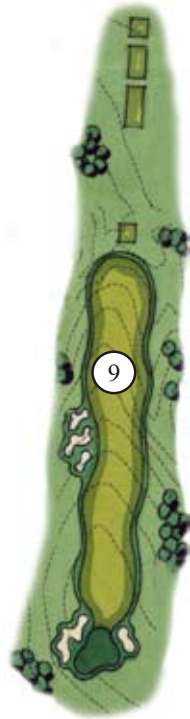

E C H E L O N

GOLF COURSE LAYOUT

Hole 7 • Par 5

Distance from tees:

Black: 622 yards

Gold: 548 yards

Blue: 526 yards

White: 481 yards

Red: 430 yards

Hole 8 • Par 3

Distance from tees:

Black: 193 yards

Gold: 163 yards

Blue: 135 yards

White: 135 yards

Red: 90 yards

GOLF COURSE LAYOUT

Hole 9 • Par 4

Distance from tees:

Black: 449 yards

Gold: 426 yards

Blue: 414 yards

White: 389 yards

Red: 295 yards

Hole 10 • Par 4

Distance from tees:

Black: 389 yards

Gold: 371 yards

Blue: 371 yards

White: 353 yards

Red: 265 yards

GOLF COURSE LAYOUT