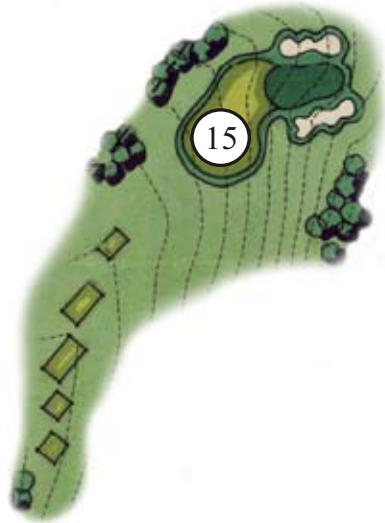

Hole 13 • Par 4

Distance from tees:

Black: 508 yards

Gold: 486 yards

Blue: 401 yards

White: 387 yards

Red: 302 yards

Hole 14 • Par 5

Distance from tees:

Black: 526 yards

Gold: 507 yards

Blue: 481 yards

White: 417 yards

Red: 359 yards

GOLF COURSE LAYOUT

Hole 15 • Par 3

Distance from tees:

Black: 254 yards

Gold: 236 yards

Blue: 208 yards

White: 178 yards

Red: 145 yards

Hole 16 • Par 4

Distance from tees:

Black: 416 yards

Gold: 394 yards

Blue: 365 yards

White: 342 yards

Red: 322 yards

GOLF COURSE LAYOUT

Hole 17 • Par 3

Distance from tees: